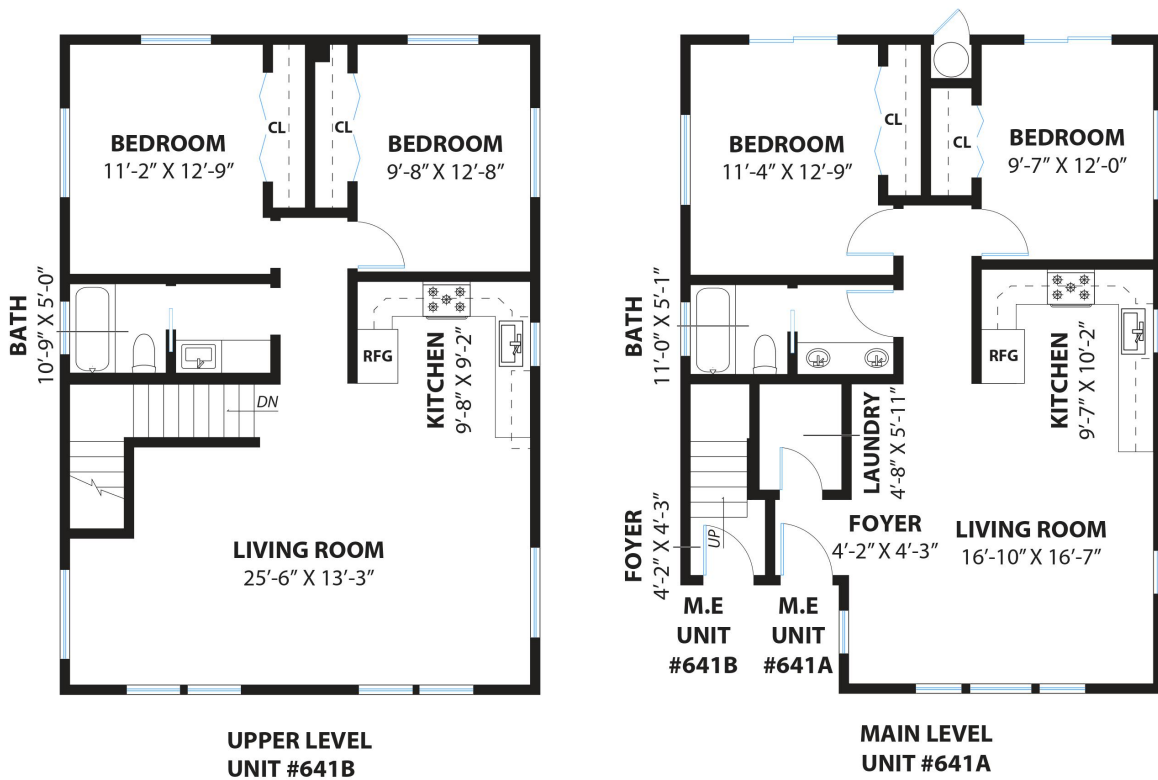

639-641 65TH STREET

OAKLAND

- * Main House (Lower Unit #641A): 867 Sq Ft
- * Main House (Upper Unit #641B): 1,017 Sq Ft
- * Main House (Rear House #639): 1,074 Sq Ft

Rear House (Unit 639)

Front Building

DISCLAIMER: RENDERING BY OPEN HOMES PHOTOGRAPHY. ALL MEASUREMENTS ARE APPROXIMATE AND MAY NOT BE EXACT.
DO NOT RELY ON THE ACCURACY OF THIS FLOOR PLAN WHEN DETERMINING THE PRICE OF A PROPERTY OR MAKING DECISIONS
REGARDING BUYING OR SELLING OF PROPERTIES WITHOUT INDEPENDENT VERIFICATION.