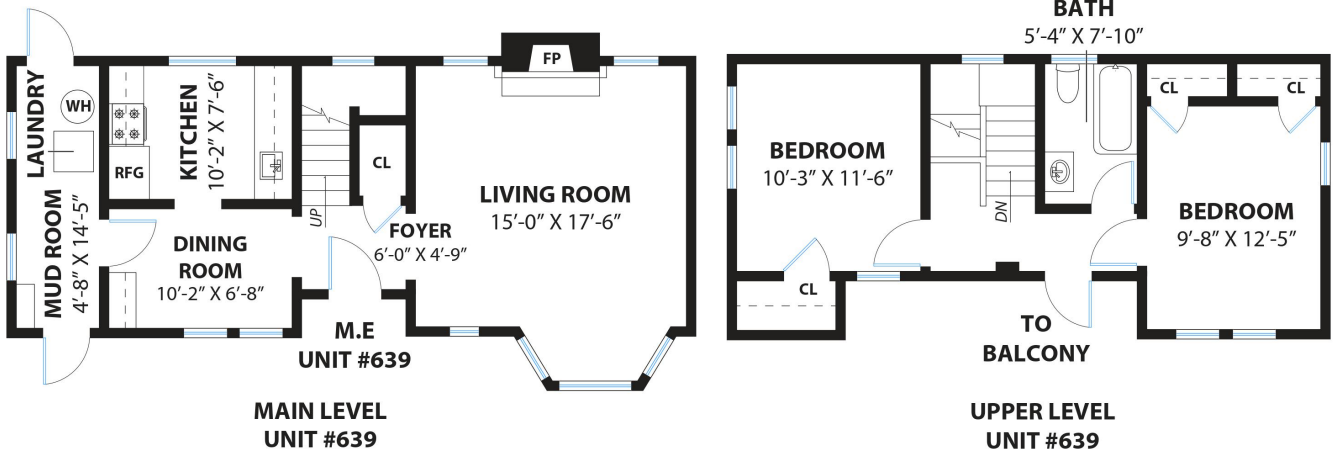

639-641 65TH STREET

OAKLAND

- * Main House (Lower Unit #641A): 867 Sq Ft
- * Main House (Upper Unit #641B): 1,017 Sq Ft
- * Main House (Rear House #639): 1,074 Sq Ft

Rear House (Unit 639)

Front Building

DISCLAIMER: RENDERING BY OPEN HOMES PHOTOGRAPHY. ALL MEASUREMENTS ARE APPROXIMATE AND MAY NOT BE EXACT.
DO NOT RELY ON THE ACCURACY OF THIS FLOOR PLAN WHEN DETERMINING THE PRICE OF A PROPERTY OR MAKING DECISIONS
REGARDING BUYING OR SELLING OF PROPERTIES WITHOUT INDEPENDENT VERIFICATION.